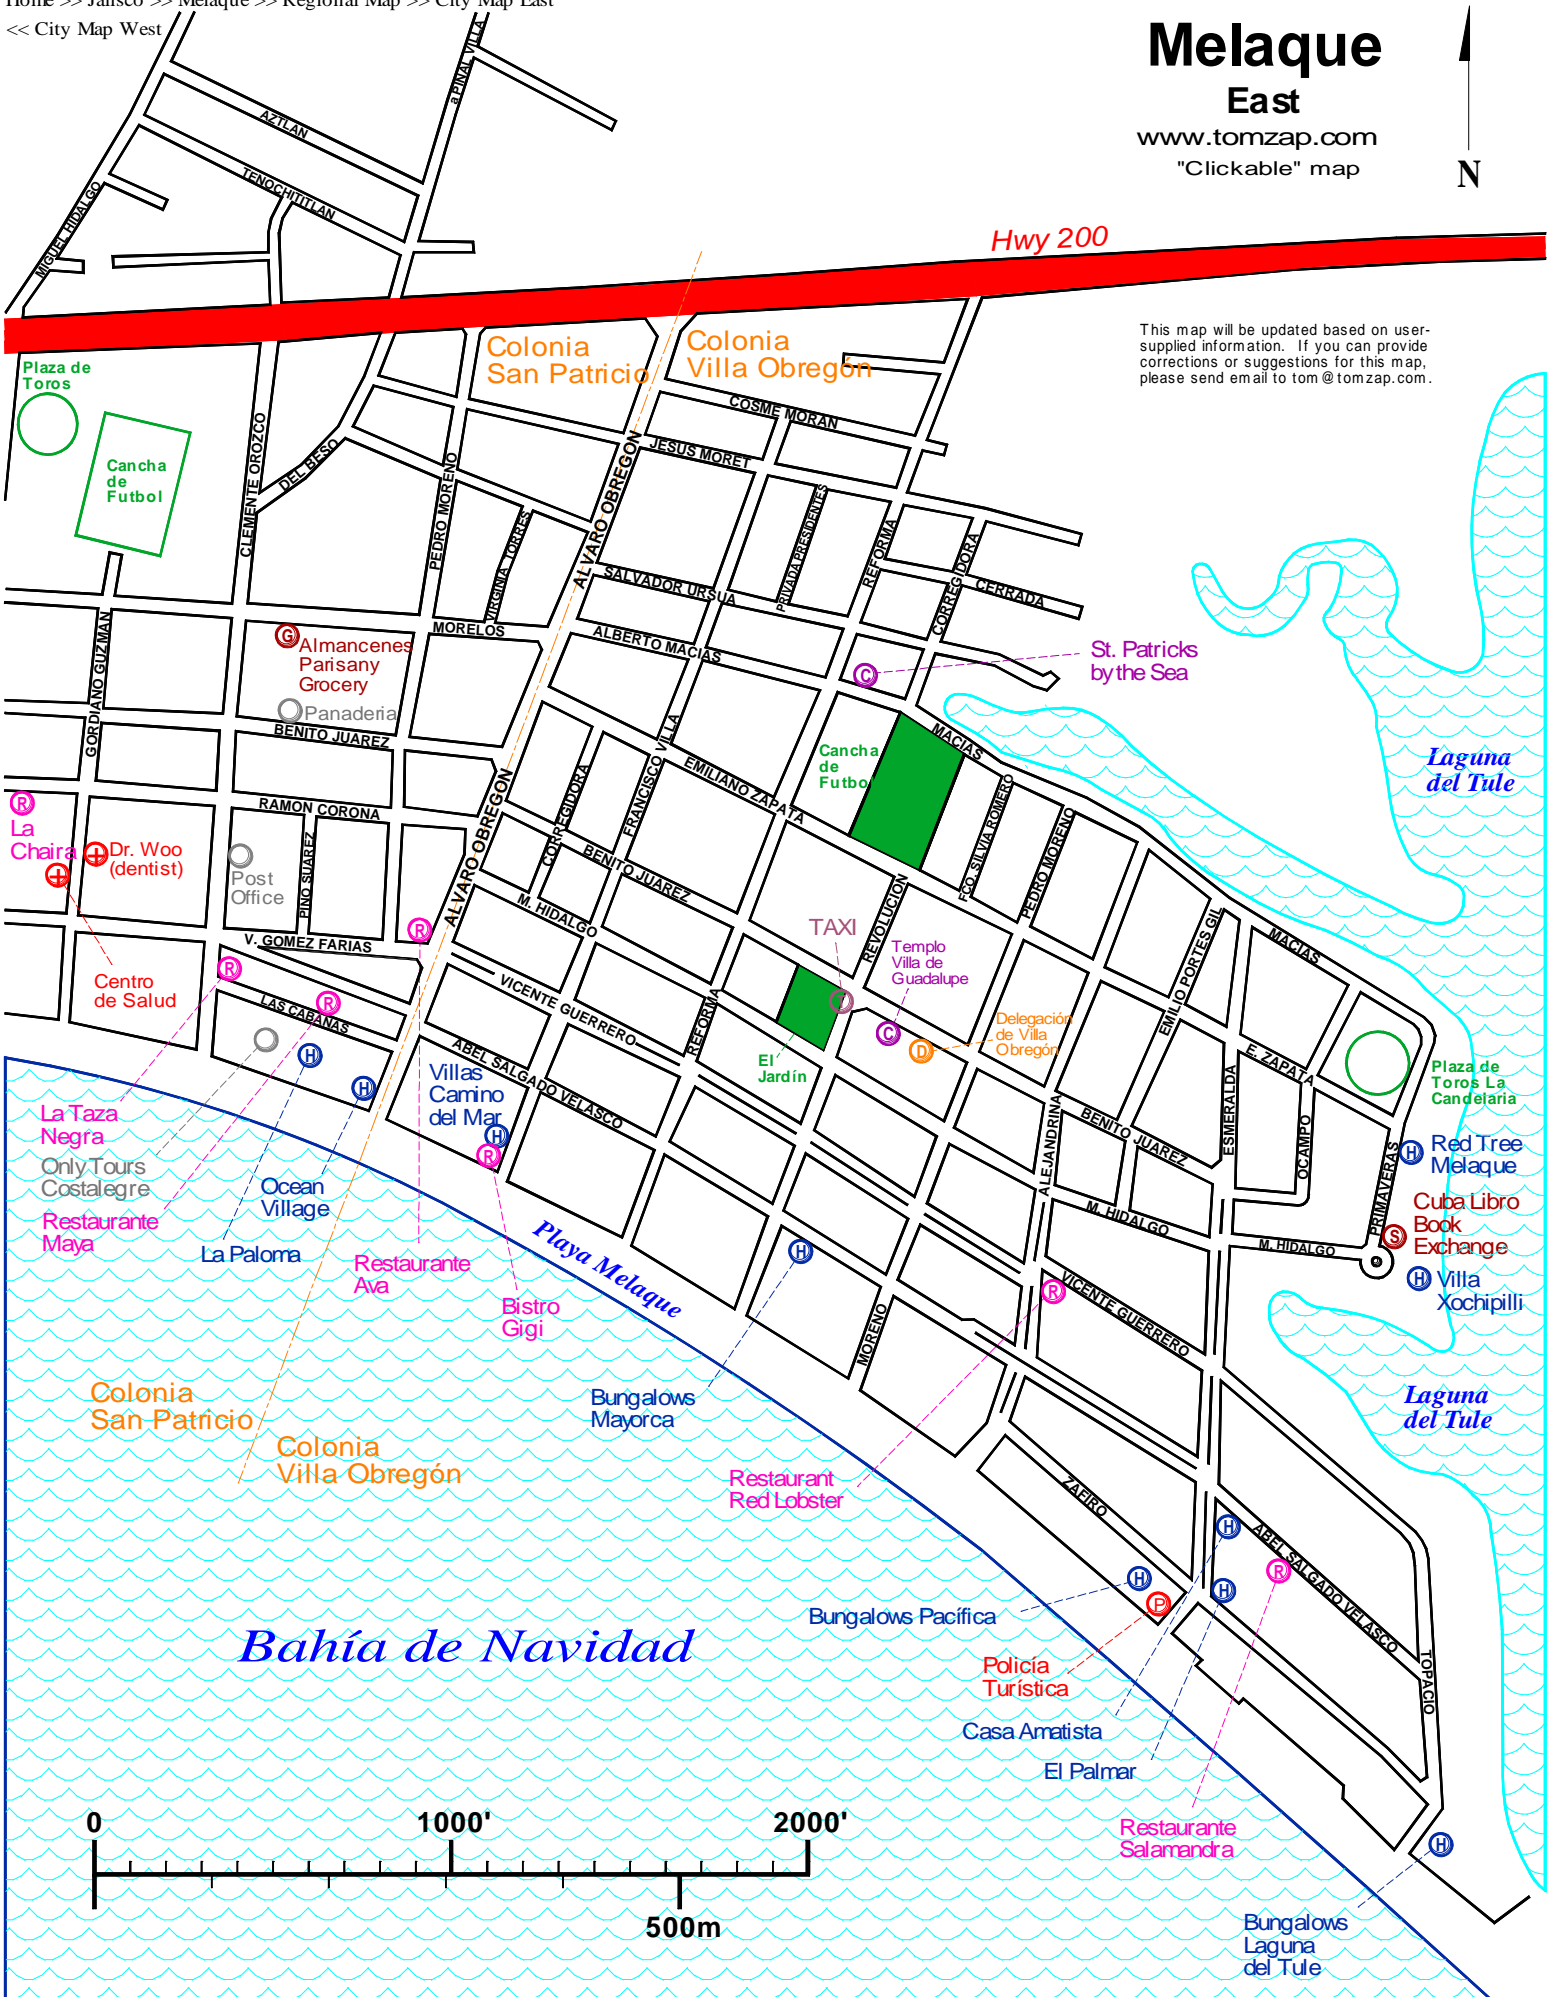

Melaque

East

www.tomzap.com

"Clickable" map

Hwy 200

This map will be updated based on user-supplied information. If you can provide corrections or suggestions for this map, please send email to tom@tomzap.com.

Colonia San Patricio
Colonia Villa Obregón

St. Patricks by the Sea

Laguna del Tule

Plaza de Toros La Candelaria

Red Tree Melaque
Cuba Libro Book Exchange
Villa Xochipilli

Laguna del Tule

Bahía de Navidad

Bungalows Laguna del Tule